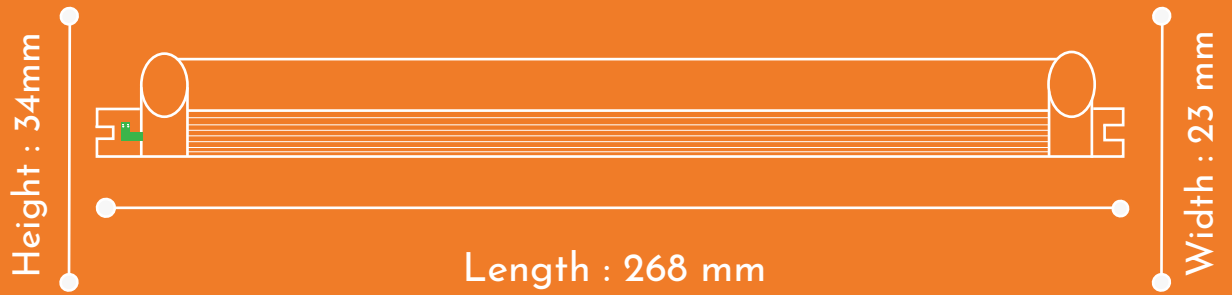

Industrial LED Tubelight

6W

+91 9909016717

sales@abaj.co.in

www.abajlighting.com

Technical Specifications :

Sku model name	CF-IND-T5-P6-06W-12V	CF-IND-T5-P6-06W-24V	CF-IND-T5-P6-06W-220A
Input Voltage	12v	24v	220A
watt	6W		
hz	50HZ		
Lumens	600lm		
Dimension	L 268 x H 34 x W 23mm		
Colour temprature (cct)	6k		
Surge protection	2.5kv		
CRI	80		
THD	15>		
Housing material	Alunimium + PC diffuser		
Weight	65 Grams		
Warranty	1 year		
On/Off option	with switch		

+91 9909016717

sales@abaj.co.in

www.abajlighting.com

Dimension :

L 268 x H 34 x W 23mm

Application Photos :

+91 9909016717

sales@abaj.co.in